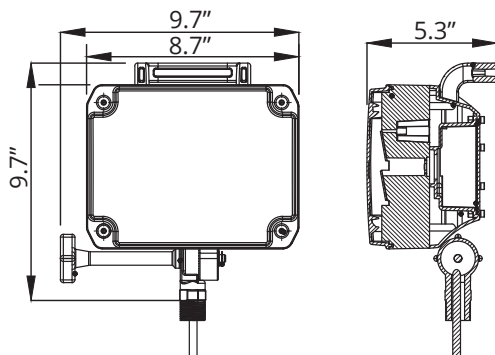

GUARDIAN ELITE POLE SPECS

EQUIVALENT LUMENS	20,000
EFFECTIVE LUMENS	12,290
WATTAGE	125W
AMPERAGE	10.41A @ 12V DC
INPUT VOLTAGE	9-32V DC / 90-277V AC