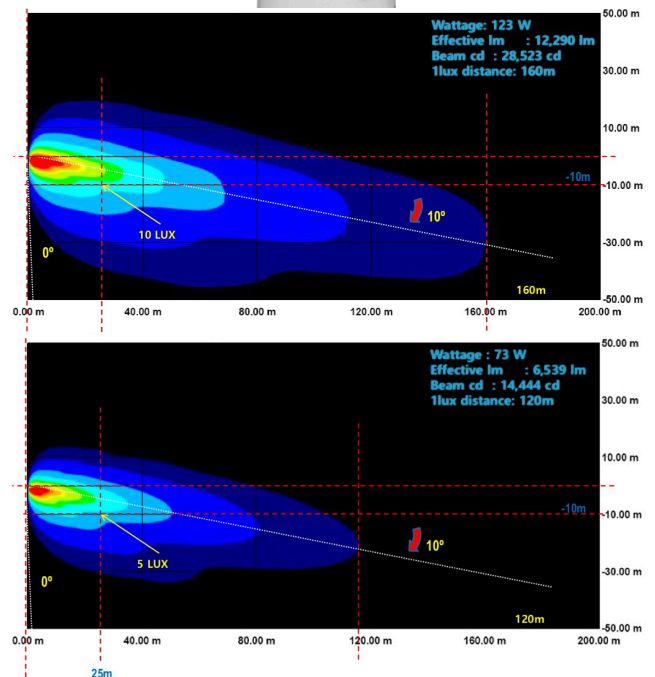

GUARDIAN ELITE POLE SPECS

EQUIVALENT LUMENS	20,000
EFFECTIVE LUMENS	12,290
WATTAGE	125W
AMPERAGE	10.41A @ 12V DC
INPUT VOLTAGE	9-32V DC / 90-277V AC