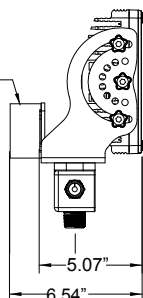

FT-SL-X-15 SPECS

RAW LUMENS	28,000
EFFECTIVE LUMENS	15,305
WATTAGE	185W
AMPERAGE	15.4 A @ 12V DC / 1.54 @ 120V AC
INPUT VOLTAGE	11-65V DC OR 90-277V AC

Model #	Description	Raw Lumens	Effective Lumens	Wattage	Voltage Range	Amp. Draw	Beam Pattern	Dimensions	Weight
FT-SL-X-15-S-B	28,000+ Equivalent Lumen Scene Light. 10 degree spot optic configuration. Black housing.	28,000	15,305	185W	11-65V DC	15.4A @ 12VDC	Spot	12.4" X 9.97" X 5.07"	19.45 lbs.
FT-SL-15-X-S-W	28,000+ Equivalent Lumen Scene Light. 10 degree spot optic configuration. White housing.	28,000	15,305	185W	11-65V DC	15.4A @ 12VDC	Spot	12.4" X 9.97" X 5.07"	19.45 lbs.
FT-SL-15-X-F-B	28,000+ Equivalent Lumen Scene Light. 60 degree flood optic configuration. Black housing.	28,000	15,305	185W	11-65V DC	15.4A @ 12VDC	Flood	12.4" X 9.97" X 5.07"	19.45 lbs.
FT-SL-15-X-F-W	28,000+ Equivalent Lumen Scene Light. 60 degree flood optic configuration. White housing.	28,000	15,305	185W	11-65V DC	15.4A @ 12VDC	Flood	12.4" X 9.97" X 5.07"	19.45 lbs.
FT-SL-15-X-FT-B	28,000+ Equivalent Lumen Scene Light. 10 and 60 degree spot and flood optic configuration. Black housing.	28,000	15,305	185W	11-65V DC	15.4A @ 12VDC	Combo	12.4" X 9.97" X 5.07"	19.45 lbs.
FT-SL-15-X-FT-W	28,000+ Equivalent Lumen Scene Light. 10 and 60 degree spot and flood optic configuration. White housing.	28,000	15,305	185W	11-65V DC	15.4A @ 12VDC	Combo	12.4" X 9.97" X 5.07"	19.45 lbs.