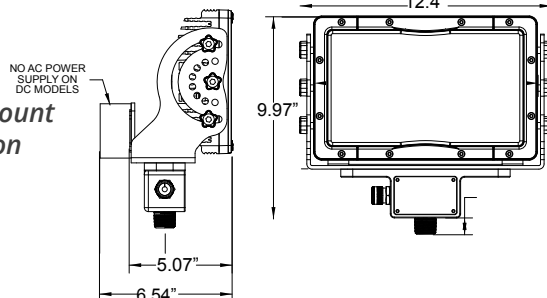

Key Features:

- Industry Standard 3/4" NPT Mount
- Designed for 60 GRMS Vibration
- AC or DC Configuration
- Anti-Corrosive Coating
- 7 Watt Cree XP-L LEDs
- CE Certified