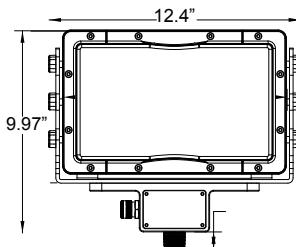

FT-SL-X-15 SPECS

RAW LUMENS	28,000
EFFECTIVE LUMENS	15,305
WATTAGE	185W
AMPERAGE	15.4 A @ 12V DC / 1.54 @ 120V AC
INPUT VOLTAGE	11-65V DC OR 90-277V AC

Model #	Description	Raw Lumens	Effective Lumens	Wattage	Voltage Range	Amp. Draw	Beam Pattern	Dimensions	Weight
FT-SL-X-15-S-B	28,000+ Equivalent Lumen Scene Light. 10 degree spot optic configuration. Black housing.	28,000	15,305	185W	11-65V DC	15.4A @ 12VDC	Spot	12.4" X 9.97" X 5.07"	19.45 lbs.
FT-SL-15-X-S-W	28,000+ Equivalent Lumen Scene Light. 10 degree spot optic configuration. White housing.	28,000	15,305	185W	11-65V DC	15.4A @ 12VDC	Spot	12.4" X 9.97" X 5.07"	19.45 lbs.
FT-SL-15-X-F-B	28,000+ Equivalent Lumen Scene Light. 60 degree flood optic configuration. Black housing.	28,000	15,305	185W	11-65V DC	15.4A @ 12VDC	Flood	12.4" X 9.97" X 5.07"	19.45 lbs.
FT-SL-15-X-F-W	28,000+ Equivalent Lumen Scene Light. 60 degree flood optic configuration. White housing.	28,000	15,305	185W	11-65V DC	15.4A @ 12VDC	Flood	12.4" X 9.97" X 5.07"	19.45 lbs.
FT-SL-15-X-FT-B	28,000+ Equivalent Lumen Scene Light. 10 and 60 degree spot and flood optic configuration. Black housing.	28,000	15,305	185W	11-65V DC	15.4A @ 12VDC	Combo	12.4" X 9.97" X 5.07"	19.45 lbs.
FT-SL-15-X-FT-W	28,000+ Equivalent Lumen Scene Light. 10 and 60 degree spot and flood optic configuration. White housing.	28,000	15,305	185W	11-65V DC	15.4A @ 12VDC	Combo	12.4" X 9.97" X 5.07"	19.45 lbs.