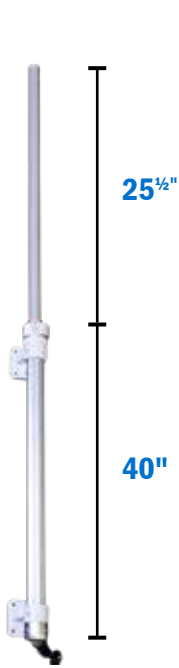

TRIPOD ESSENTIAL FEATURES

- Extends up to 84" (213cm) from a compact 53.5" (135cm)
- Integrated handle for easy transport
- Lock operates in either direction – easy for gloved hands.
- Rugged, anodized aluminum withstands harsh environments
- Rubber feet for better grip on slick surfaces
- Simple deployment
- Internal wire 14 AWG UL approved cable can carry both AC and DC current
- Universal ¾" NPT adapter
- Optional truck mount kit allows the tripod to be stored on the side of the apparatus and can be used as a light pole.

Model: 5578801

Telescopic Tripod Mounting Bracket

Telescopic Tripod with Handle
Model: 5578701

LIGHT POLE ESSENTIAL FEATURES

- Lock operates in either direction – easy for gloved hands.
- Rugged, anodized aluminum withstands harsh environments
- Simple deployment
- Internal wire 14 AWG UL approved cable can carry both AC and DC current
- Universal 3/4" NPT adapter
- Includes 2" offset brackets

Side Mount / Top Lock
/ Telescopic Pole
Model: 5579001

Side Mount / Bottom Lock
/ Push Pole
Model: 5578901

PURCHASE OPTIONS

Select a pole or tripod and add your own light designed for an internal cable.
Combine a pole or tripod with a Firetech pole-mount light and we will assemble it for you.

Model	Guardian	Guardian Elite	FT-SL-15 / FT-SL-X-15	Patriot
Product Photo				
Lumens	10,000	20,500	20,000 / 'X' 28,000	DC 28,000 / AC 31,300
Voltage	DC or AC	DC or AC	DC or AC	DC or AC
Switch Option	Yes	Yes	Yes	Yes