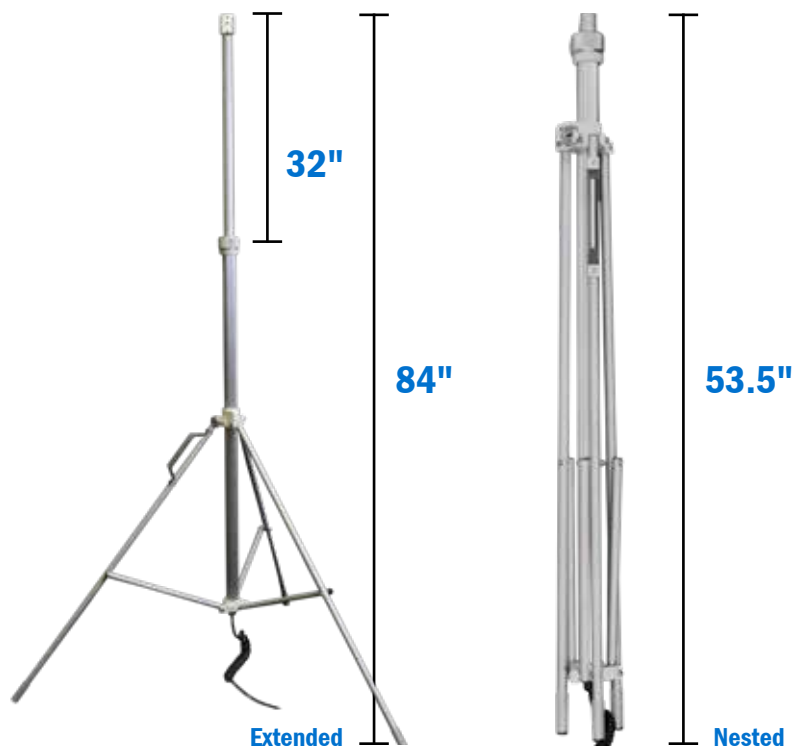

All Will-Burt poles and tripods use heavy-duty UL approved 14 AWG cables for reliability and safety. Insulated and tough, these cables are resistant to cracking and UV damage.

Poles and Tripods built to Will-Burt's demanding standards to meet your demanding standards.

TRIPOD ESSENTIAL FEATURES

- Extends up to 84" (213cm) from a compact 53.5" (135cm)
- Integrated handle for easy transport
- Lock operates in either direction – easy for gloved hands.
- Rugged, anodized aluminum withstands harsh environments
- Rubber feet for better grip on slick surfaces
- Simple deployment
- Internal wire 14 AWG UL approved cable can carry both AC and DC current
- Universal ¾" NPT adapter
- Optional truck mount kit allows the tripod to be stored on the side of the apparatus and can be used as a light pole.

Model: 5578801

Telescopic Tripod Mounting Bracket

Telescopic Tripod with Handle
Model: 5578701

LIGHT POLE ESSENTIAL FEATURES

- Lock operates in either direction – easy for gloved hands.
- Rugged, anodized aluminum withstands harsh environments
- Simple deployment
- Internal wire 14 AWG UL approved cable can carry both AC and DC current
- Universal 3/4" NPT adapter
- Includes 2" offset brackets

Side Mount / Top Lock
/ Telescopic Pole
Model: 5579001

Side Mount / Bottom Lock
/ Push Pole
Model: 5578901

PURCHASE OPTIONS

Select a pole or tripod and add your own light designed for an internal cable.
Combine a pole or tripod with a Firetech pole-mount light and we will assemble it for you.