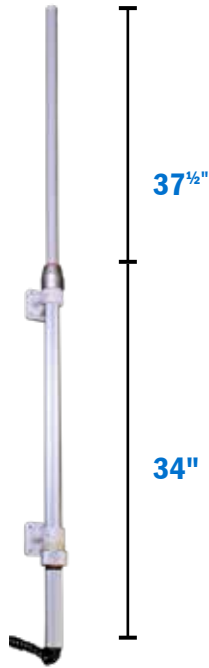

TRIPOD ESSENTIAL FEATURES

- Extends up to 84" (213cm) from a compact 53.5" (135cm)
- Integrated handle for easy transport
- Lock operates in either direction – easy for gloved hands.
- Rugged, anodized aluminum withstands harsh environments
- Rubber feet for better grip on slick surfaces
- Simple deployment
- Internal wire 14 AWG UL approved cable can carry both AC and DC current
- Universal ¾" NPT adapter
- Optional truck mount kit allows the tripod to be stored on the side of the apparatus and can be used as a light pole.

Model: 5578801

Telescopic Tripod Mounting Bracket

Telescopic Tripod with Handle
Model: 5578701

LIGHT POLE ESSENTIAL FEATURES

- Lock operates in either direction – easy for gloved hands.
- Rugged, anodized aluminum withstands harsh environments
- Simple deployment
- Internal wire 14 AWG UL approved cable can carry both AC and DC current
- Universal 3/4" NPT adapter
- Includes 2" offset brackets

Side Mount / Top Lock
/ Telescopic Pole
Model: 5579001

Side Mount / Bottom Lock
/ Push Pole
Model: 5578901

PURCHASE OPTIONS

Select a pole or tripod and add your own light designed for an internal cable.
Combine a pole or tripod with a Firetech pole-mount light and we will assemble it for you.